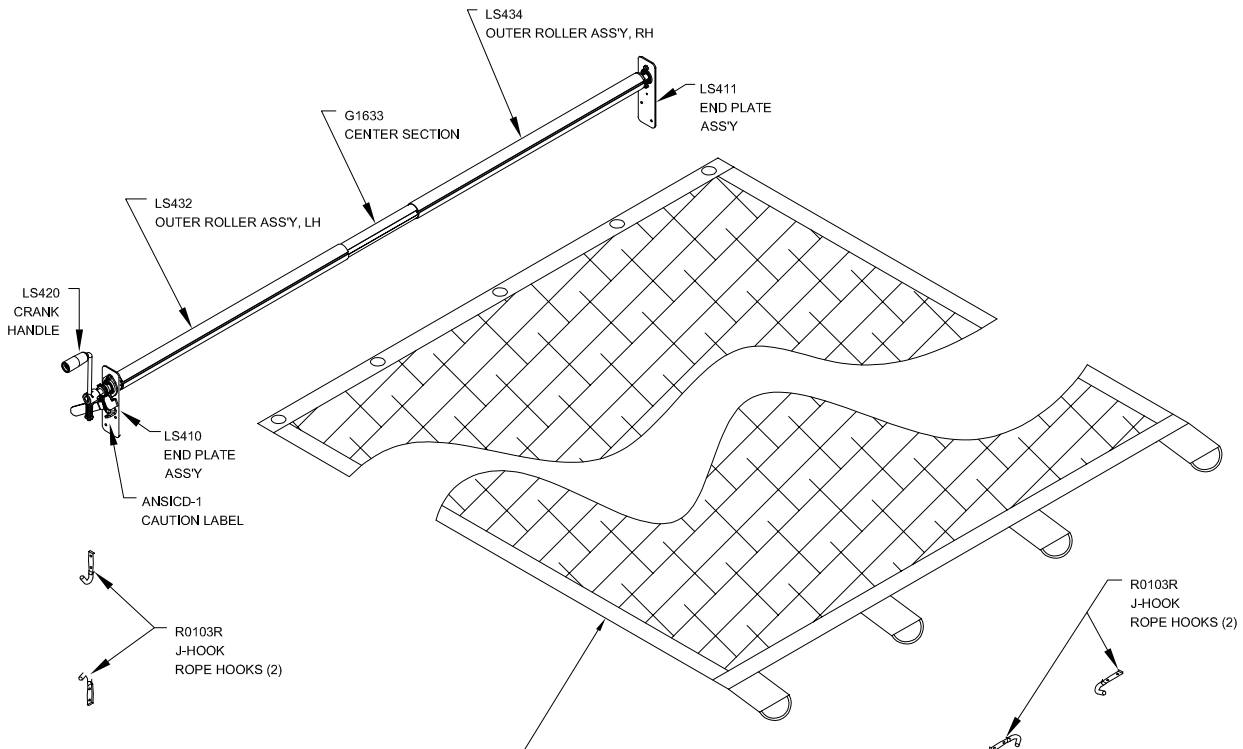

# LS400 LANDSCAPE KIT

CUSTOMER NAME:

WORK ORDER:

TARP			
SELECT	SIZE	P/N (STANDARD)	P/N (w/ POCKET)
	7' x 10'	LNDS10	LNDS10PB
	7' x 12'	LNDS12	LNDS12PB
	7' x 14'	LNDS14	LNDS14PB
	7' x 16'	LNDS16	LNDS16PB
	7' x 18'	LNDS18	LNDS18PB
	7' x 20'	LNDS20	LNDS20PB
	7' x 22'	LNDS22	LNDS22PB
	N/A	NO TARP	NO TARP

## OPTIONAL PULL BAR

(CHECK FOR NO PULL BAR)